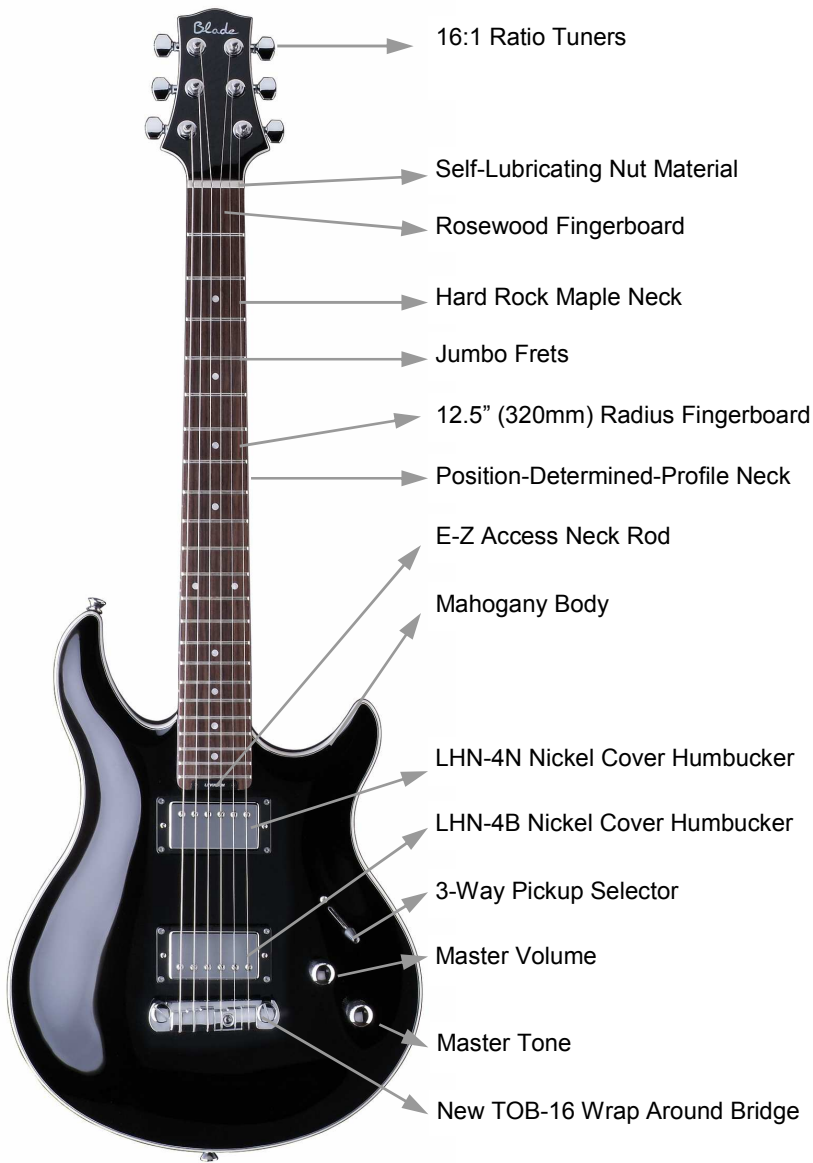

Durango Deluxe DD-1

Durango Series

Born To Perform - Expect the unexpected when you pick up the **Durango Deluxe DD-1**. This the new face of BLADE®: new body, new headstock, new bridge and new pickups. Made of a two-piece tastefully bound carved-top mahogany body and mahogany neck, this is a light, elegant and powerful rock guitar. The **Durango Deluxe** was designed to deliver the warm sound and softer touch of a 24 ¾" scale two-humbucker guitar - with BLADE®'s legendary approach to quality and playability. This guitar has Rock in its soul and the LHN-4 humbuckers provide the high output solid rock sound that proves it.

Highlights:

- TOB-16 Bridge
- LHN-4 Pickups
- Set-Neck Construction
- Light Weight

"The Durango may look like a petite, delicate guitar but tonally it's anything but. Small guitar, big sound - no question."

The Guitar Magazine, UK

Classic design & Innovative Technology? Check out the improvements and innovations on the Durango Deluxe:

E-Z Access Neck Rod: Remove the two screws and adjust your neck. No need to remove the neck or even the strings.

The TOB-16 Bridge has the tonal characteristics of a classic Wrap-Around bridge BUT with extra intonation features.

Trim pots are accessible on the rear of the guitar to set your VSC sounds.